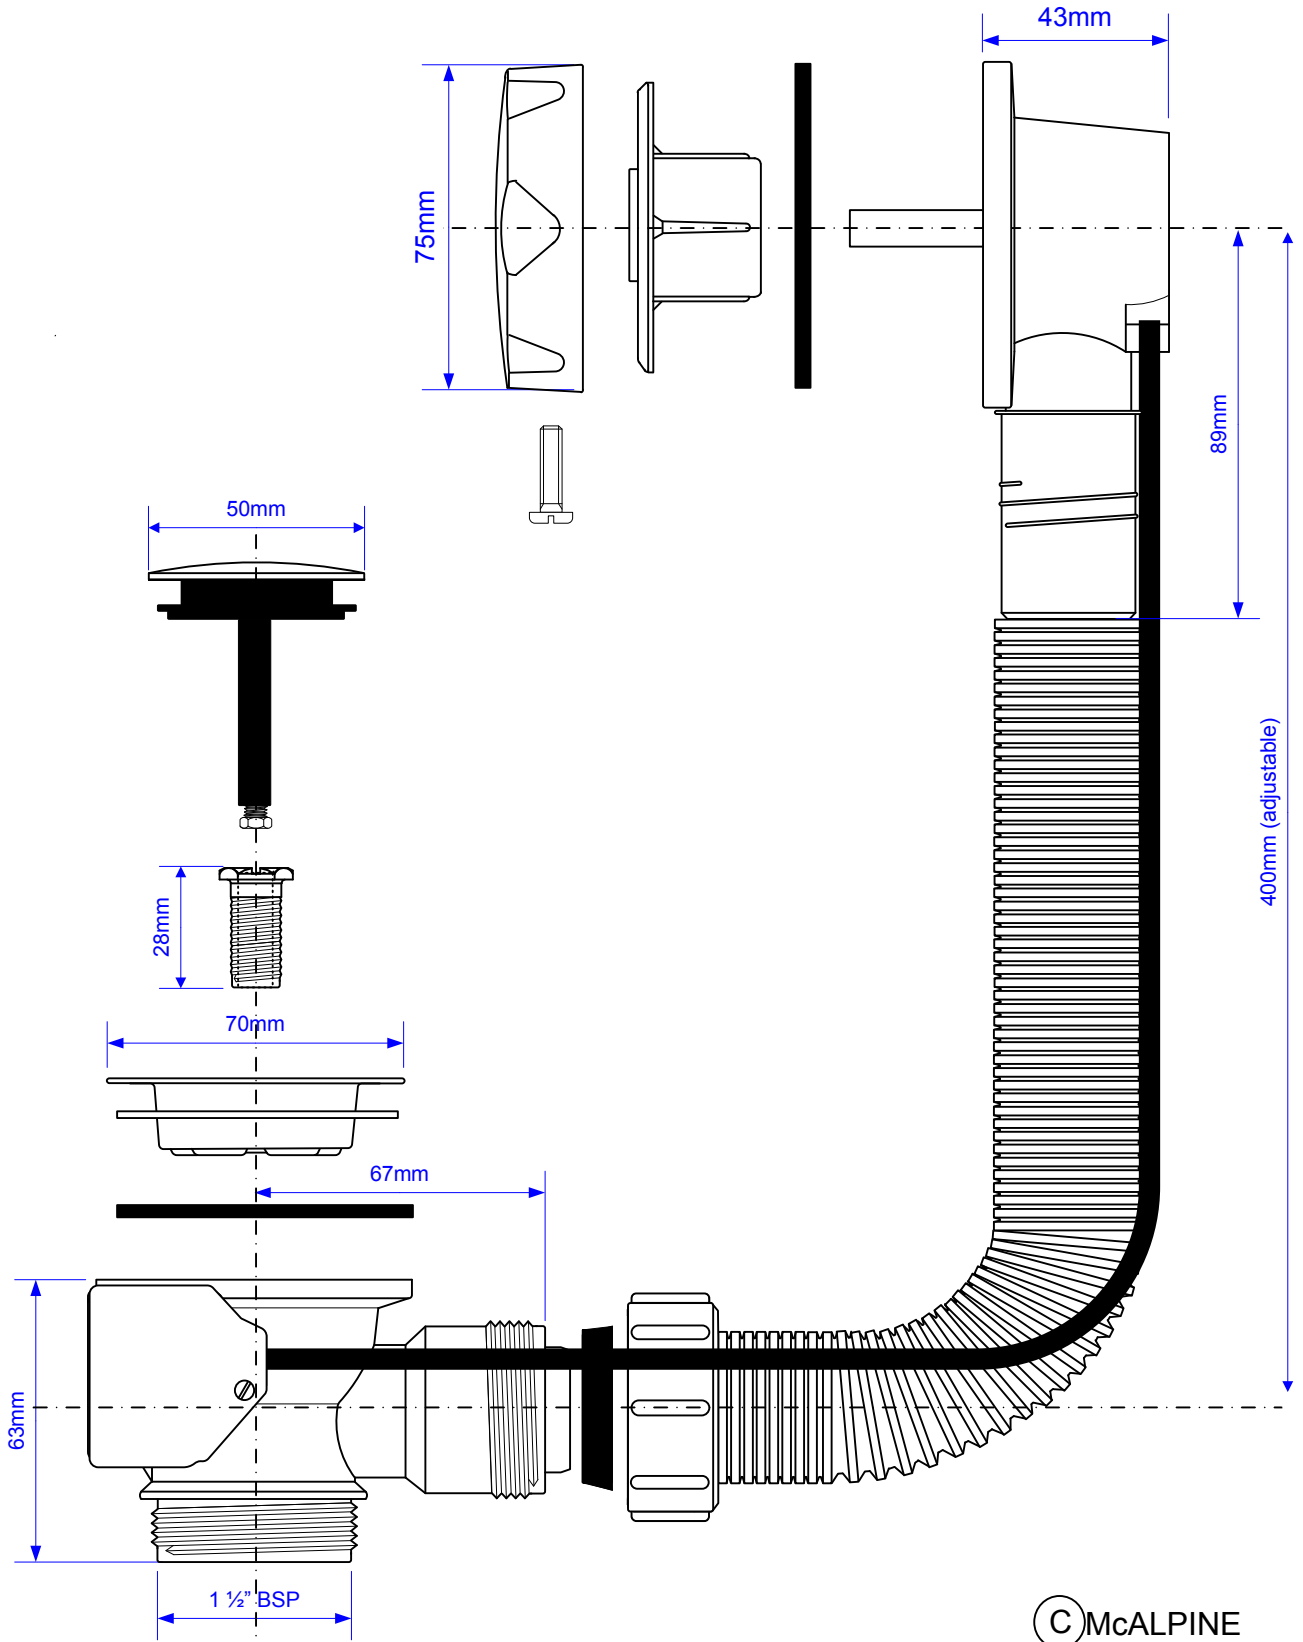

Code:

PUB-CPB

© McALPINE
03/08/2004

Drawing verified
Correct as of 23/10/12 AA/DL

DRAWN BY
RM

REVISED
18/09/2015 DL

FILENAME
PUB-CPB.VSD

SCALE
1: 1.75