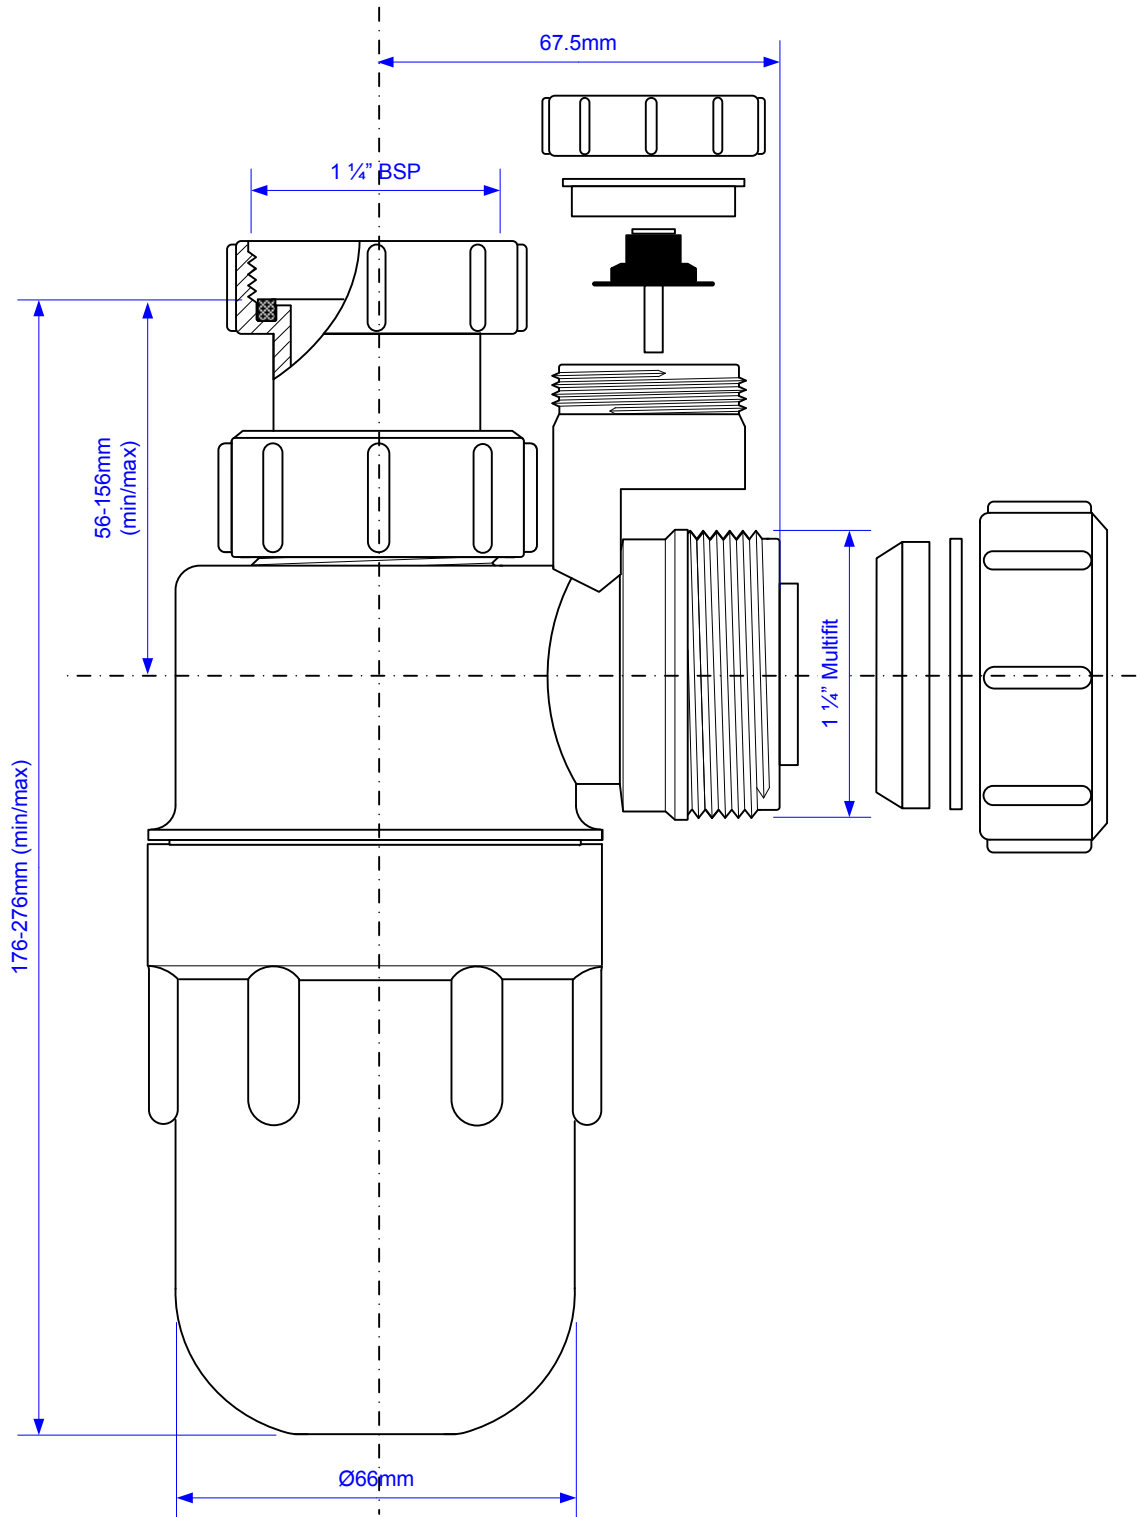

Code:

A10AV

Drawing verified 12/03/2015
correct as of: RM

DRAWN BY
RM

REVISED
12/03/2015

FILENAME
A10AV.VSD

SCALE
1: 1.25

DATE
12/03/2015