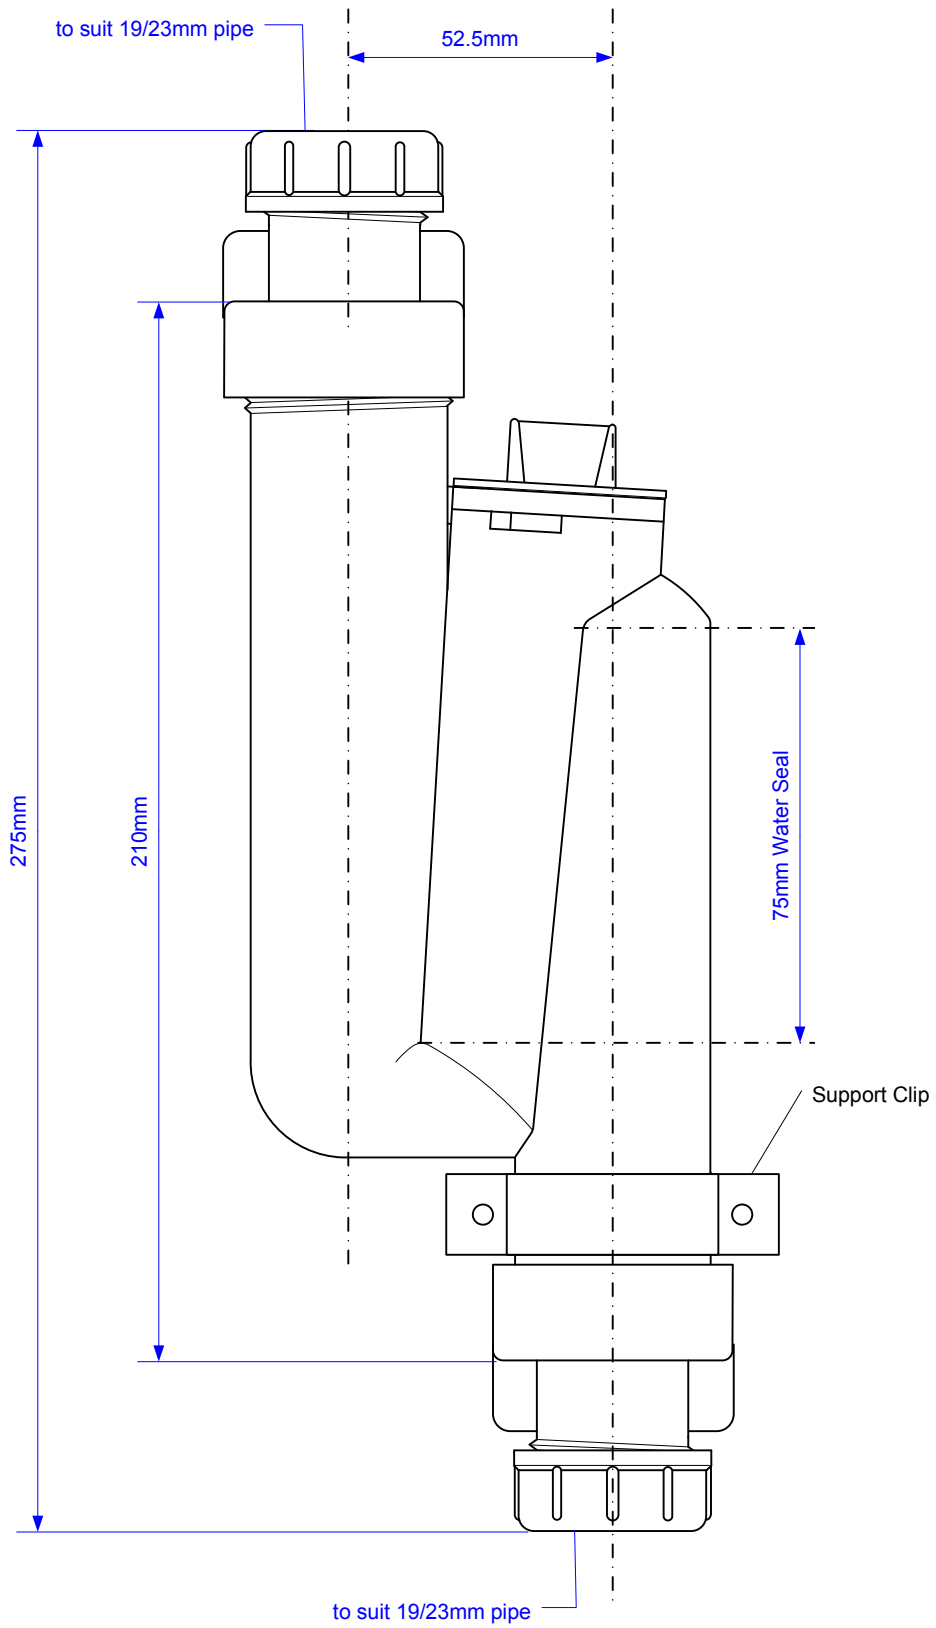

# OBT1-CO

DRAWN BY	RM	REVISED	FILENAME
		SCALE	OBT1-CO.VSD
		1: 1.5	DATE
			22/01/2010