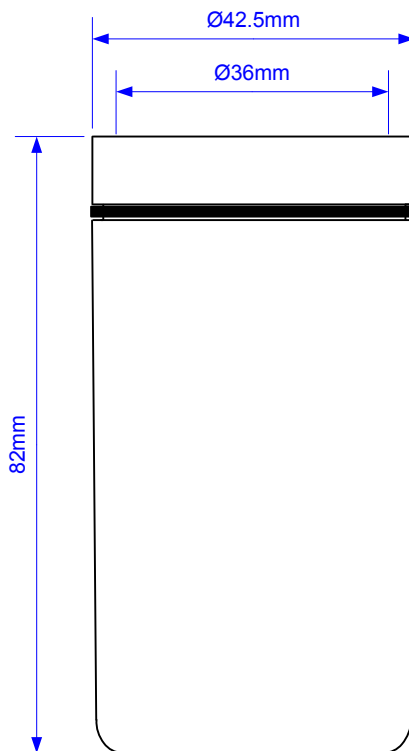

# TSGSTOP

© McALPINE  
26/07/2006

Drawing verified  
correct as of: 26/07/2006

DRAWN BY

RM

REVISED

SCALE

1: 1