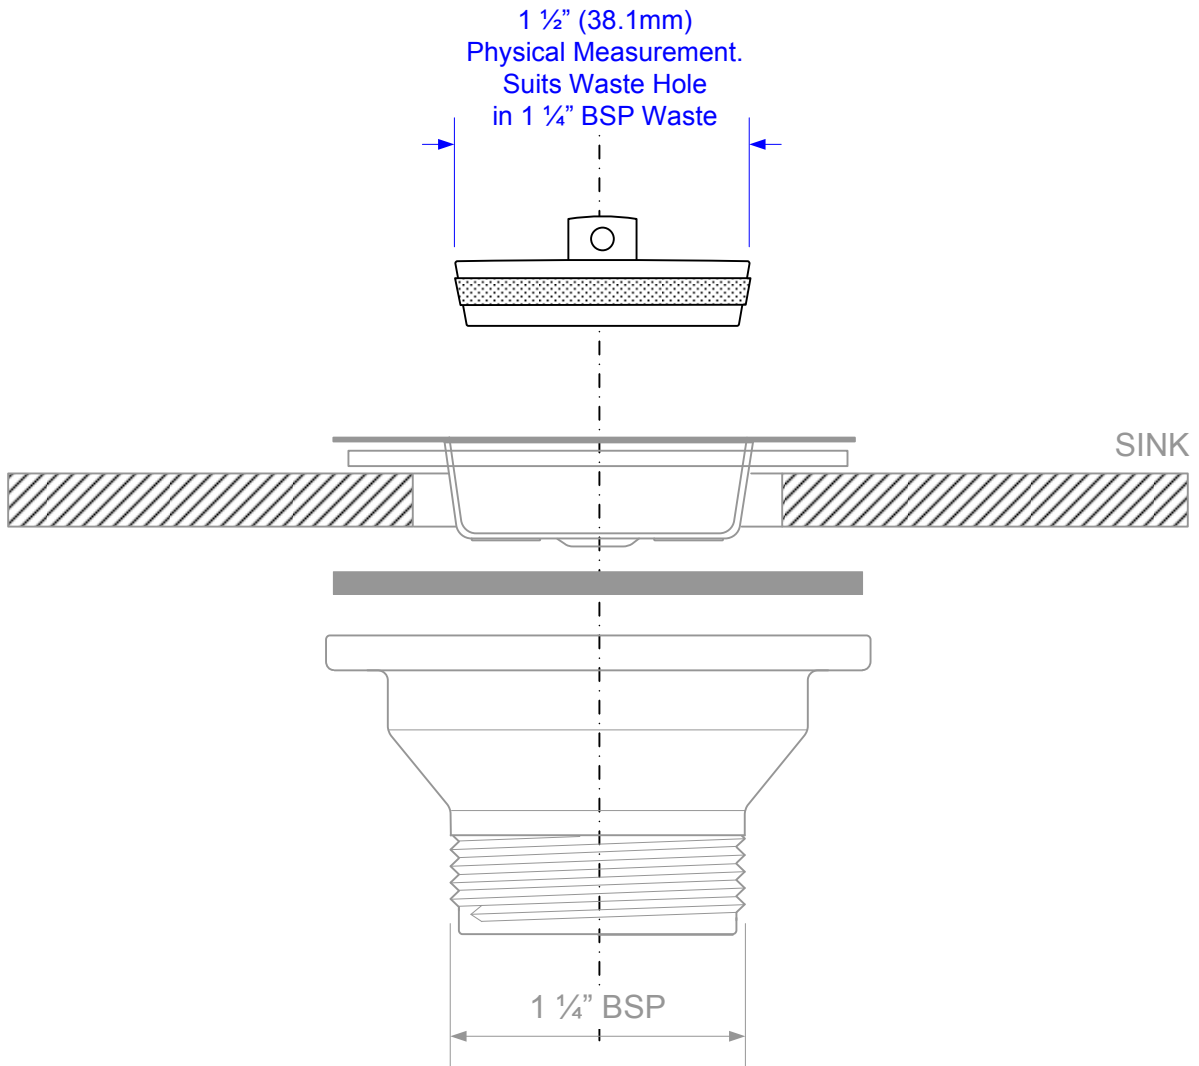

Code:

CP1

1 1/4" CP PLASTIC PLUG WITH RUBBER SEAL

Drawing verified
correct as of:

07/06/2010
RM

DRAWN BY

RM

REVISED

22/02/2010, 07/06/2010

FILENAME

CP1.VSD

SCALE

1: 1

DATE

07/06/2010