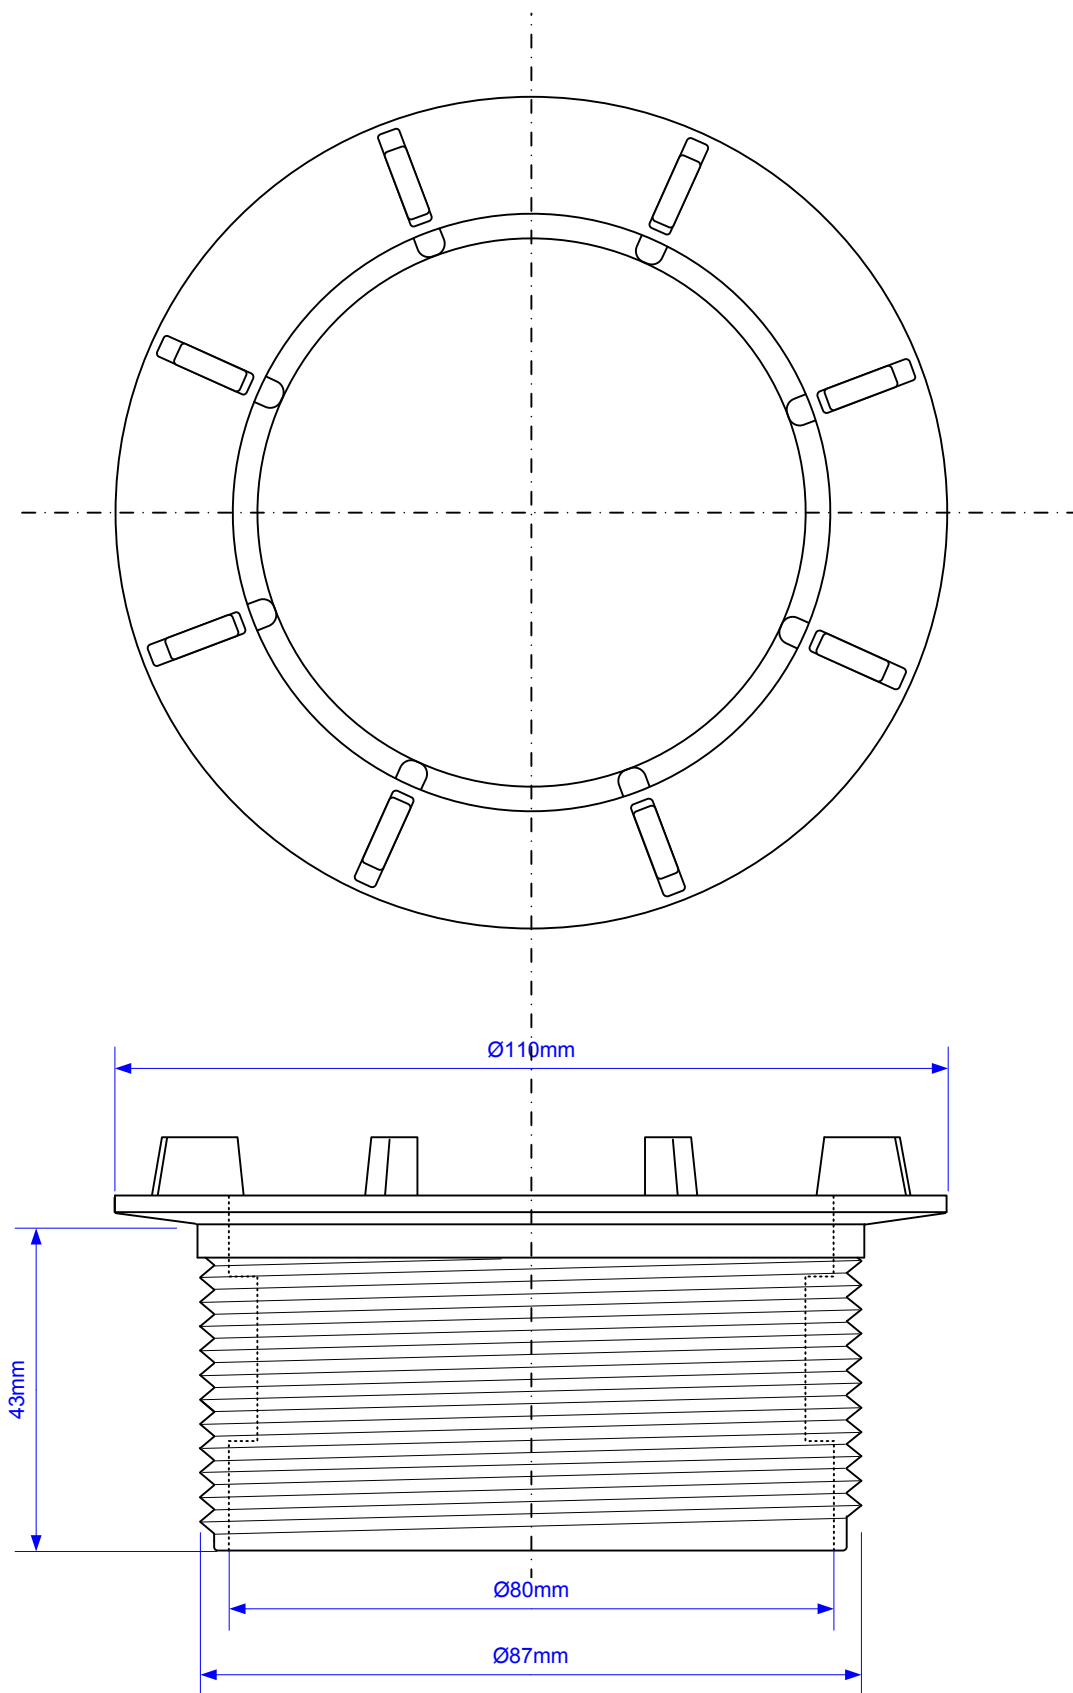

Code:

ST90W/BODY-L

Drawing verified
correct as of:

29/05/2009

DRAWN BY

RM

REVISED

SCALE

1: 1

FILENAME

ST90W~BODY-L.VSD

DATE

29/05/2009